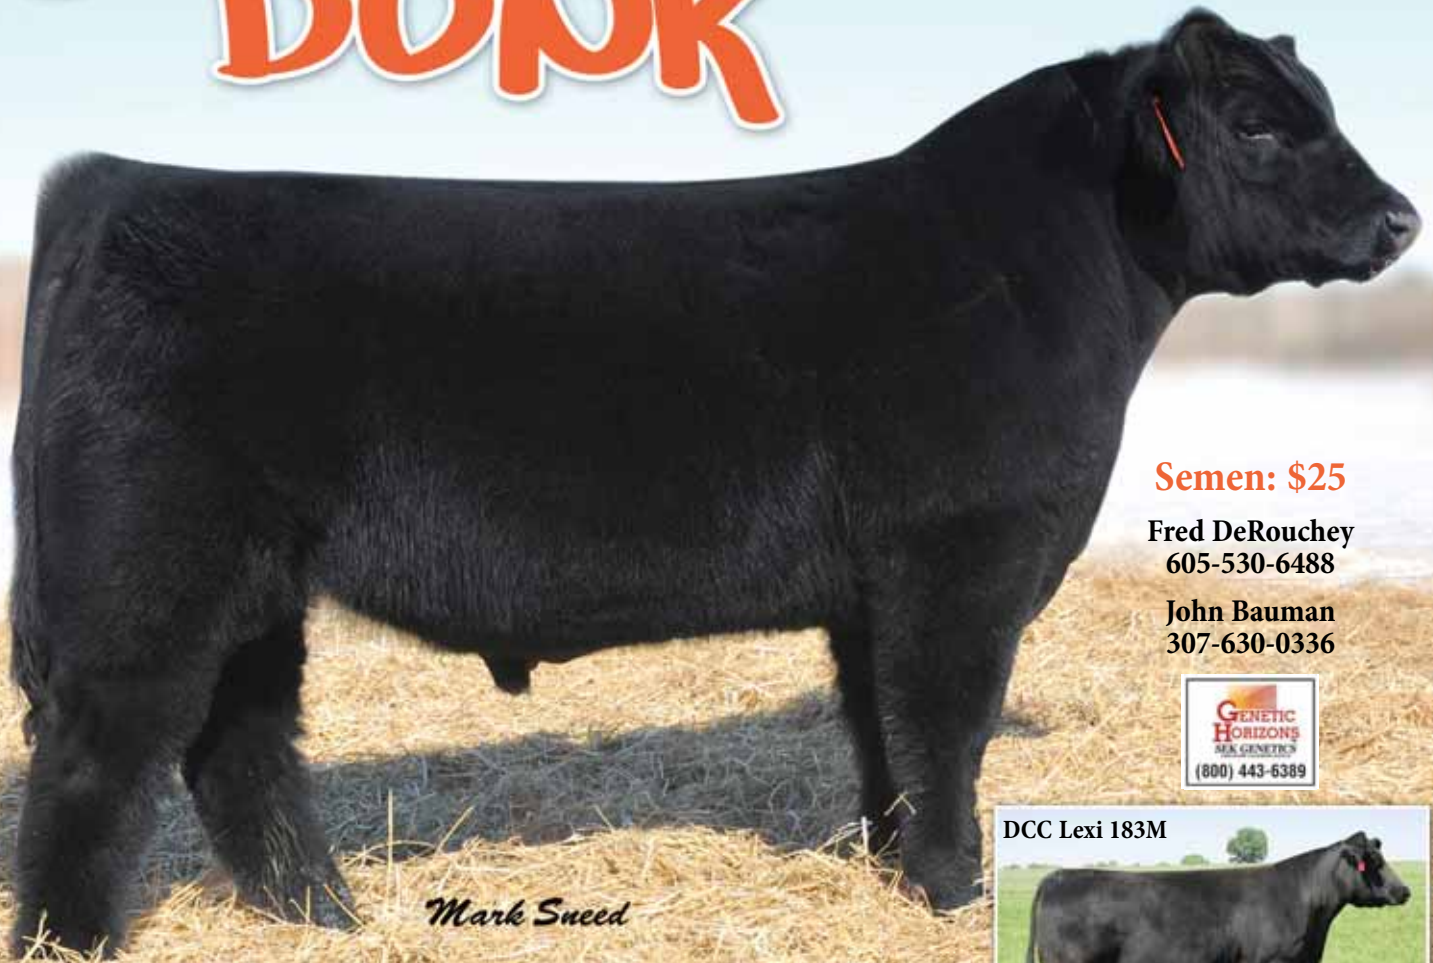

SLAM DUNK

Mark Sneed

Semen: \$25

Fred DeRouchey
605-530-6488

John Bauman
307-630-0336

DCC Lexi 183M

Polled • TH-Free & PHA-Free • PB Maine-Anjou • AMAA #378168
Sire: CMAC Hard Core • Dam: DCC Lexi 183M
BD 4.2.07 • BW 89 • WW 845 • REA 15.93
3-stars Tenderness • 7-stars Feed Efficiency

DCC Lexi 183M has produced over \$350,000 in progeny sales.
She is the dam of:

Premium Blend 2007-08 Nat'l Show Bull of the Year
2006 Reserve Nat'l Show Heifer of the Year
2008-09 Reserve Nat'l Show Heifer of the Year

Slam Dunk is small headed and smooth polled. He is stout, moderate framed, with loads of muscle shape and an awesome hair coat.

What others are saying about the Slam Dunk calves...

Bob Holzworth, KS "...they are light birthweight with lots of vigor."