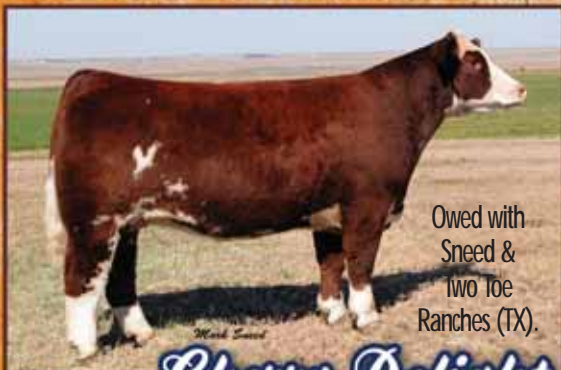

Presenting *DeRoucheys Donors*

550S

Ali x
Chi-Ang
Registered
1/2 Maine

Progeny by
Sooner &
Slam Dunk.
Embryos
by Sooner.

Miss Cervera 250S

Registered
1/2 Maine

Progeny by
Star Power.
Embryos by
Heat Wave
& Premium
Blend.

Cherry Delight

Owed with
Sneed &
Two Toe
Ranches (TX).

THF | PHAF
Heat Wave
x Simm.

Embryos
available
this fall by
Yellow
Jacket &
Smilin Bob.

Dolly Python 706T

Meyer 734 x
Collins Grizz

First heifer
calf sold for
\$5,000.
Embryos by
Heat Wave,
DCC Hard
Drive, and
W-M-W.

Miss First Class 613S

Owed with
Tolle.

Sired by
Hannibal.

First calf sold
for \$10,000.
Has an awe-
some heifer
calf sired by
Star Power.
Grand 2007
Chi. Jr. Natl

K&A Princess 710T

Owed with
Tolle.

Contender
x Carly
Registered
PB Maine