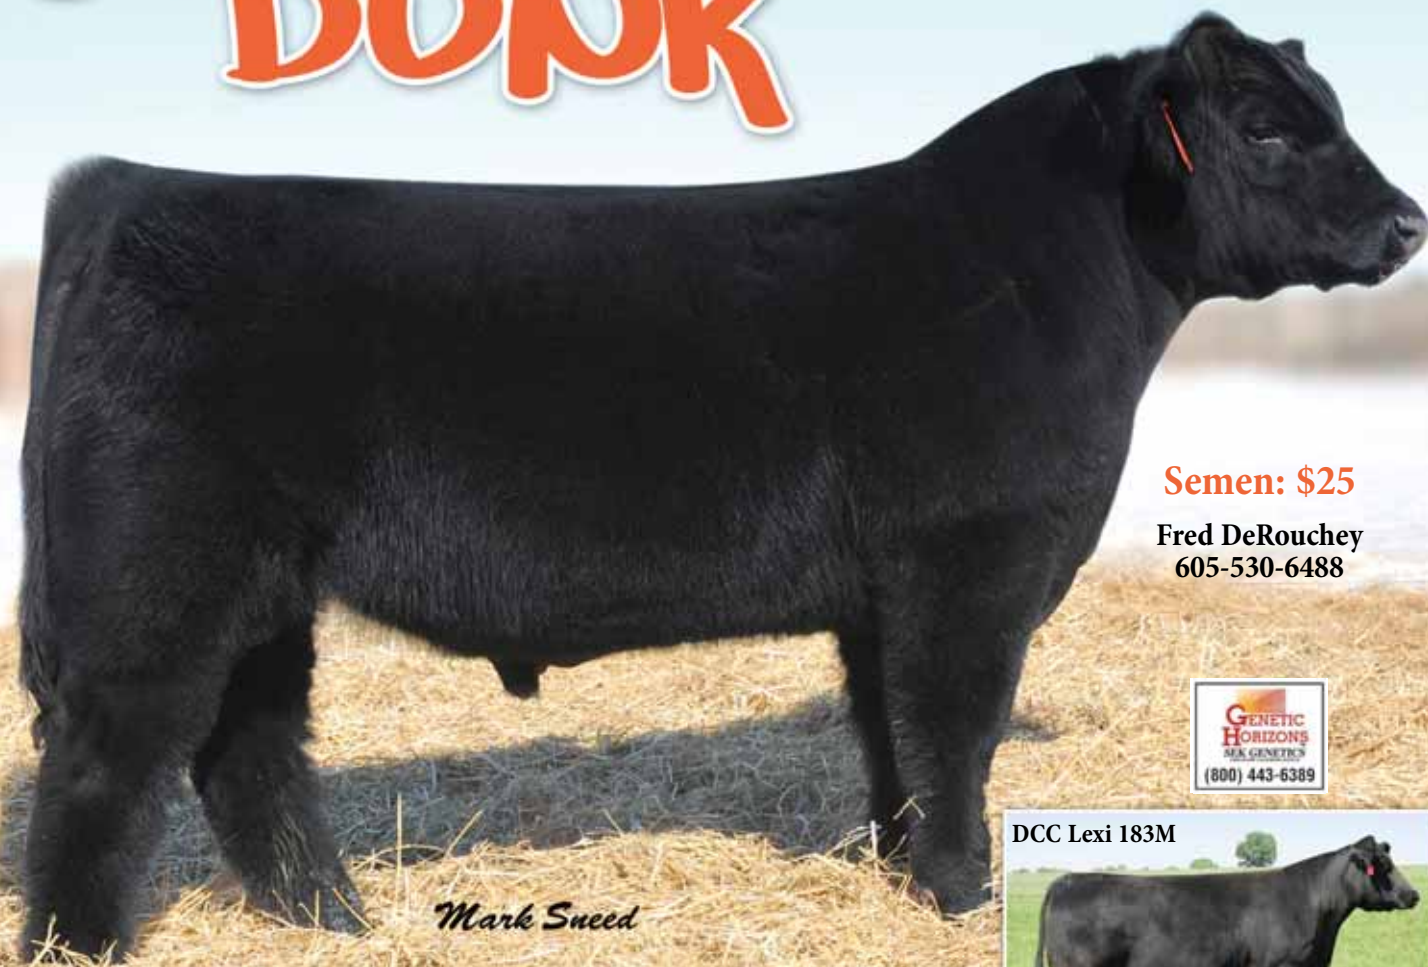

SLAM DUNK

Mark Sneed

Semen: \$25

Fred DeRouchey
605-530-6488

DCC Lexi 183M

Polled • TH-Free & PHA-Free • PB Maine-Anjou • AMAA #378168
Sire: CMAC Hard Core • Dam: DCC Lexi 183M
BD 4.2.07 • BW 89 • WW 845 • REA 15.93
3-stars Tenderness • 7-stars Feed Efficiency

DCC Lexi 183M has produced over \$350,000 in progeny sales.

She is the dam of:

Premium Blend 2007-08 Nat'l Show Bull of the Year
2006 Reserve Nat'l Show Heifer of the Year
2008-09 Reserve Nat'l Show Heifer of the Year

Slam Dunk is small headed and smooth polled. He is stout, moderate framed, with loads of muscle shape and an awesome hair coat.

What others are saying about the Slam Dunk calves...

Bob Holzworth, KS "...they are light birthweight with lots of vigor."