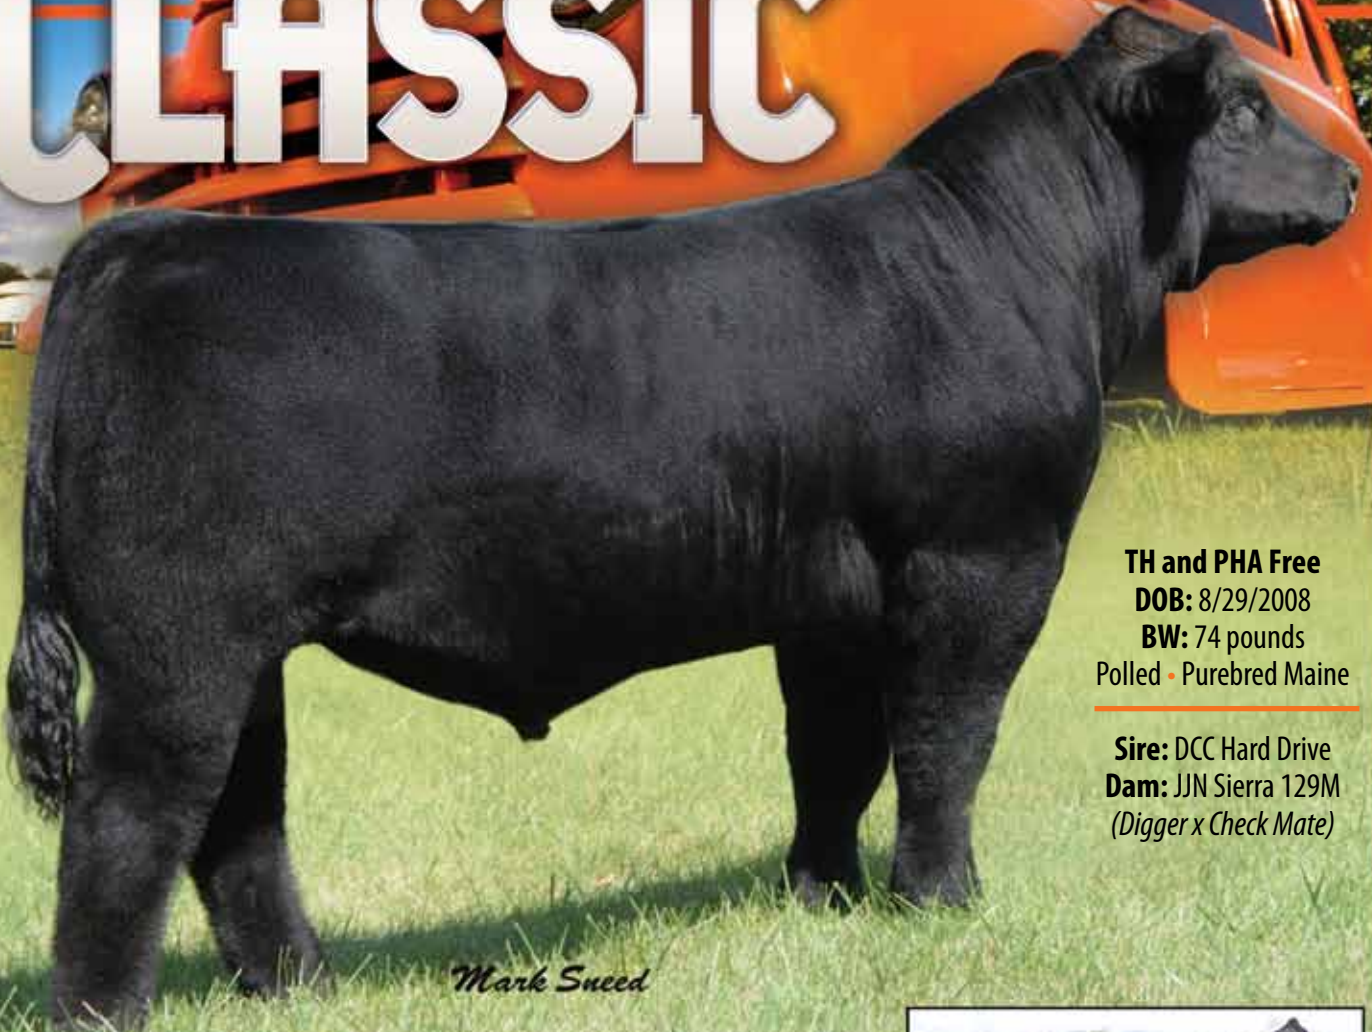

CLASSIC

Mark Sneed

TH and PHA Free
DOB: 8/29/2008
BW: 74 pounds
Polled • Purebred Maine

Sire: DCC Hard Drive
Dam: JJN Sierra 129M
(Digger x Check Mate)

SEMEN: \$25

Classic combines the old school genetics of Epinal and Tidalwave in a modern package look. If you want calves that are stout boned with good feet and legs, powerfully muscled in a medium frame size, then classic is the bull for you! Look at his breed on predictability.

Classic calves are on the ground, have been light birthweight, and look tremendous!

FOR SEMEN OR INFORMATION, CONTACT OWNERS:

FRED & JOAN DEROCHE • 1001 Hurst Ave. • Mitchell, South Dakota 57301
Home: 605-990-6488 • Fax: 605-990-6489 • Cell: 605-530-6488
derouche@mitchelltelecom.net • www.deroucheycattle.com

9525 70th Road
Galesburg, Kansas 66740
800-443-6389 • Fax: 620-763-2231

RICK BEARD

RR#1, Box 36
Devol, Oklahoma 73531
940-733-9557

CLASSIC'S DAM

This cow puts width, muscle, and power in her calves.

JJN SIERRA 129M

FULL SIB TO CLASSIC

Sold for \$18,000
in the Fall 2009
Bushy Park Farm
Sale

BPF SIERRA 33W