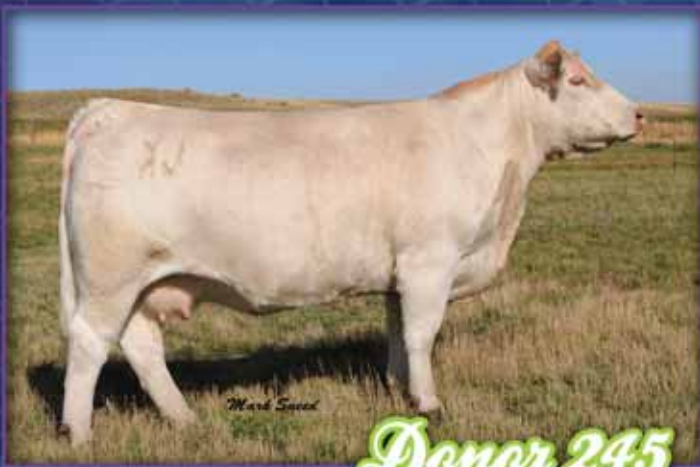

# Presenting *DeRouche* Donors

*Slam Dunk*

Slam Dunk is a small-headed, smooth-polled purebred Maine. He is stout and moderately framed, with loads of muscle shape and an awesome hair coat. -----

Available for sale now: MaineTainer & High% females by Slam Dunk.

*6014S*

CRCC Dixie Erica 6014S. Meyer 734 x OCC Dixie Erica 866G.

For Sale: Two outstanding MaineTainer females out of CRCC Dixie Erica 6014S. Sired by Slam Dunk.

*Donor 245*

A reg. purebred (sired by HooDoo) that was Kris Black's high-seller in the 2007 Expsoure Sale. There are few who can match her stoutness, width of body, and muscle mass. -----

Progeny for sale by Heat Wave & Lifeline. Embryos available by WMW.

*Donor 246*

Double-bred Hoo Doo. She was Kris Black's 2nd-high-seller in the 2007 Exposure Sale. Rarely do you see so much style, bone, body depth, length of hip, and smooth-fronted female in one package. Embryos available by Heat Wave & Monopoly.